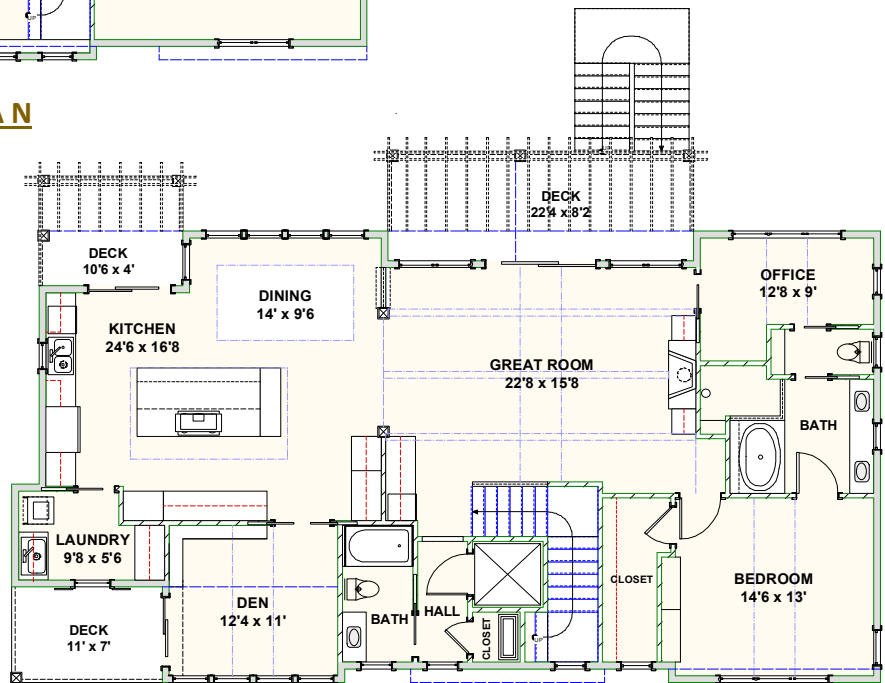

## BEACH HOME 249

3,642 SQ FT | 6 BEDROOMS | 6 BATHS | 610 SQ FT DECKS

[WWW.CAROLINABLUEWATERCONSTRUCTION.COM](http://WWW.CAROLINABLUEWATERCONSTRUCTION.COM)

# BEACH HOME 249

3,642 SQ FT | 6 BEDROOMS | 6 BATHS | 610 SQ FT DECKS

63'6 x 38'10

**1ST FLOOR - FLOOR PLAN**

**2ND FLOOR - FLOOR PLAN**

**CAROLINA**  
**BLUEWATER**  
**CONSTRUCTION**

**910-575-7100**

**BUILDING TOMORROW WITH AFFORDABLE QUALITY HOMES**  
6934-9 BEACH DR SW, OCEAN ISLE BEACH, NC 28469  
[WWW.CAROLINABLUEWATERCONSTRUCTION.COM](http://WWW.CAROLINABLUEWATERCONSTRUCTION.COM)