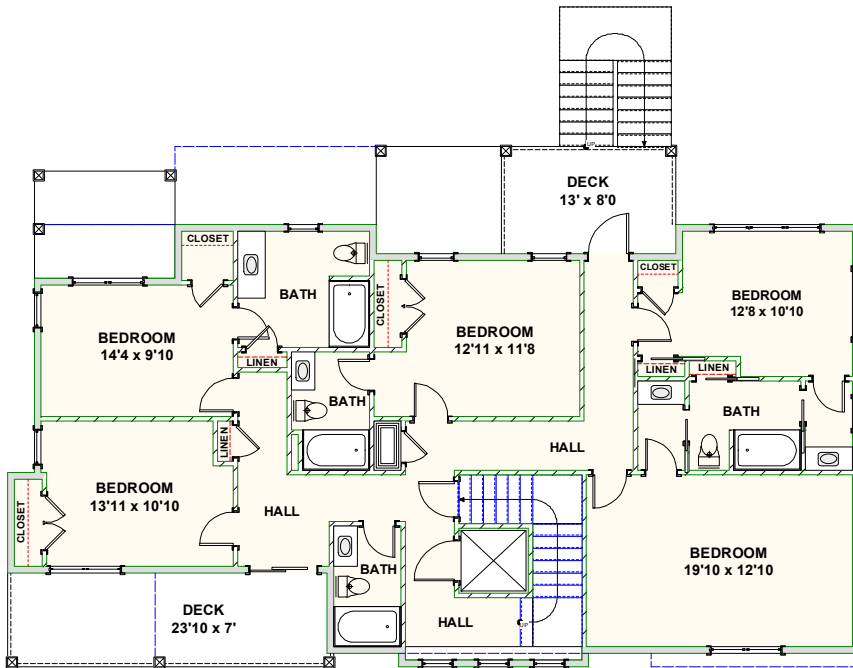

## BEACH HOME 249

3,642 SQ FT | 6 BEDROOMS | 6 BATHS | 610 SQ FT DECKS

[WWW.CAROLINABLUEWATERCONSTRUCTION.COM](http://WWW.CAROLINABLUEWATERCONSTRUCTION.COM)

# BEACH HOME 249

3,642 SQ FT | 6 BEDROOMS | 6 BATHS | 610 SQ FT DECKS

63'6 x 38'10

**1ST FLOOR - FLOOR PLAN**

**2ND FLOOR - FLOOR PLAN**

**CAROLINA**  
**BLUEWATER**  
**CONSTRUCTION**

**910-575-7100**

**BUILDING TOMORROW WITH AFFORDABLE QUALITY HOMES**  
6934-9 BEACH DR SW, OCEAN ISLE BEACH, NC 28469  
[WWW.CAROLINABLUEWATERCONSTRUCTION.COM](http://WWW.CAROLINABLUEWATERCONSTRUCTION.COM)