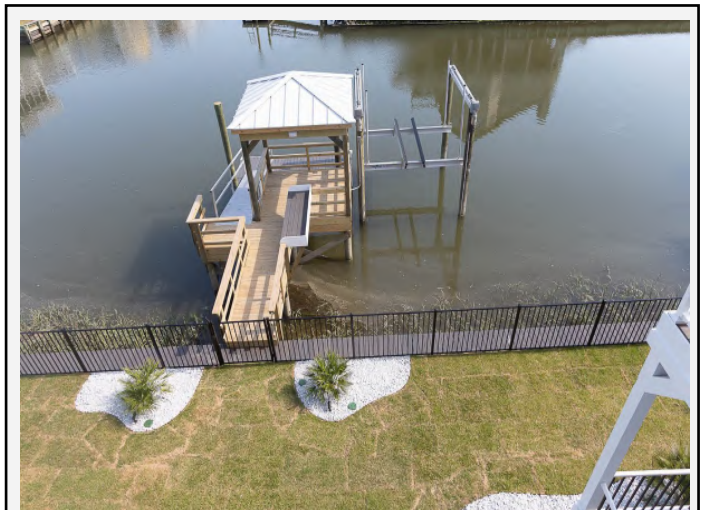

# CAROLINA BLUEWATER CONSTRUCTION

BUILDING TOMORROW WITH AFFORDABLE QUALITY HOMES

**910-575-7100**

6934-9 BEACH DR SW, OCEAN ISLE BEACH, NC 28469

## BEACH HOME 249

3,642 SQ FT | 6 BEDROOMS | 6 BATHS | 610 SQ FT DECKS

[WWW.CAROLINABLUEWATERCONSTRUCTION.COM](http://WWW.CAROLINABLUEWATERCONSTRUCTION.COM)

# BEACH HOME 249

3,642 SQ FT | 6 BEDROOMS | 6 BATHS | 610 SQ FT DECKS

63'6 x 38'10

**1ST FLOOR - FLOOR PLAN**

**2ND FLOOR - FLOOR PLAN**

**CAROLINA**  
**BLUEWATER**  
**CONSTRUCTION**

**910-575-7100**

**BUILDING TOMORROW WITH AFFORDABLE QUALITY HOMES**  
6934-9 BEACH DR SW, OCEAN ISLE BEACH, NC 28469  
[WWW.CAROLINABLUEWATERCONSTRUCTION.COM](http://WWW.CAROLINABLUEWATERCONSTRUCTION.COM)